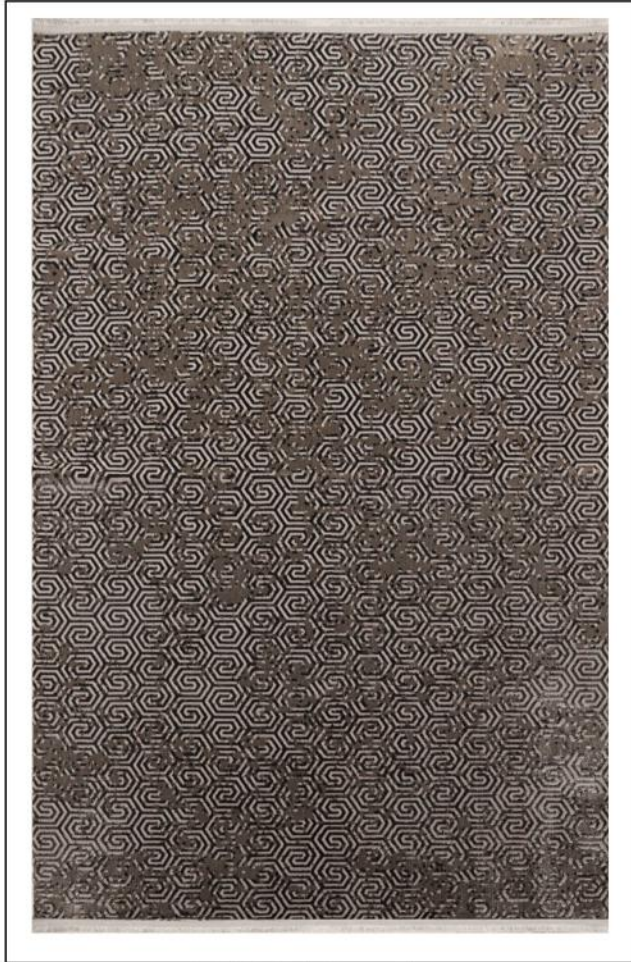

3892 (Grey)