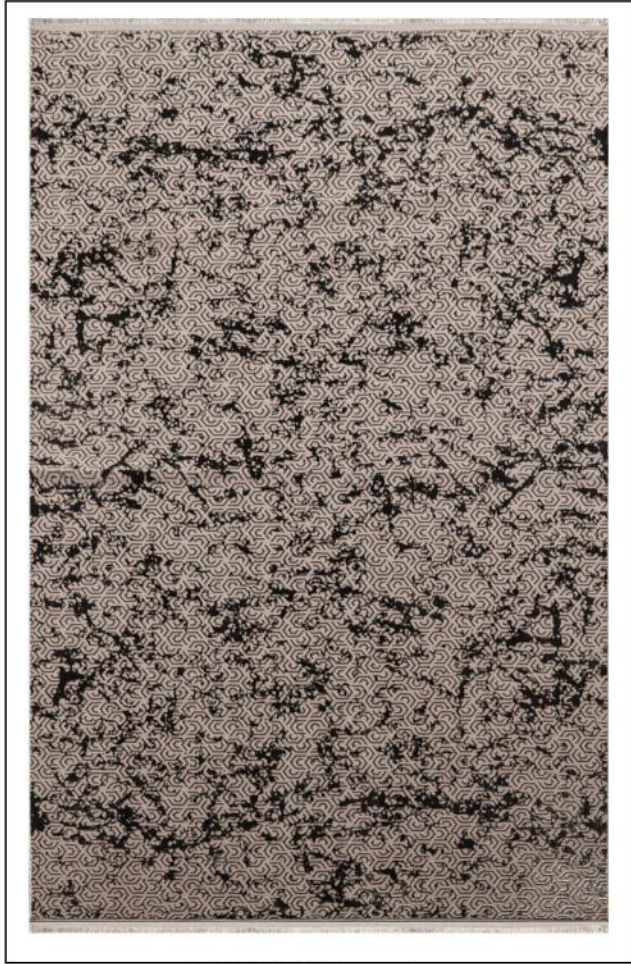

*Easy to clean, washable at a conventional washing machine.
Non-slip backing for extra safety.*

3892 (Grey)

3897 (Mink)

3898 (Aqua)

3892 (Grey)

3897 (Mink)

3898 (Aqua)

5643