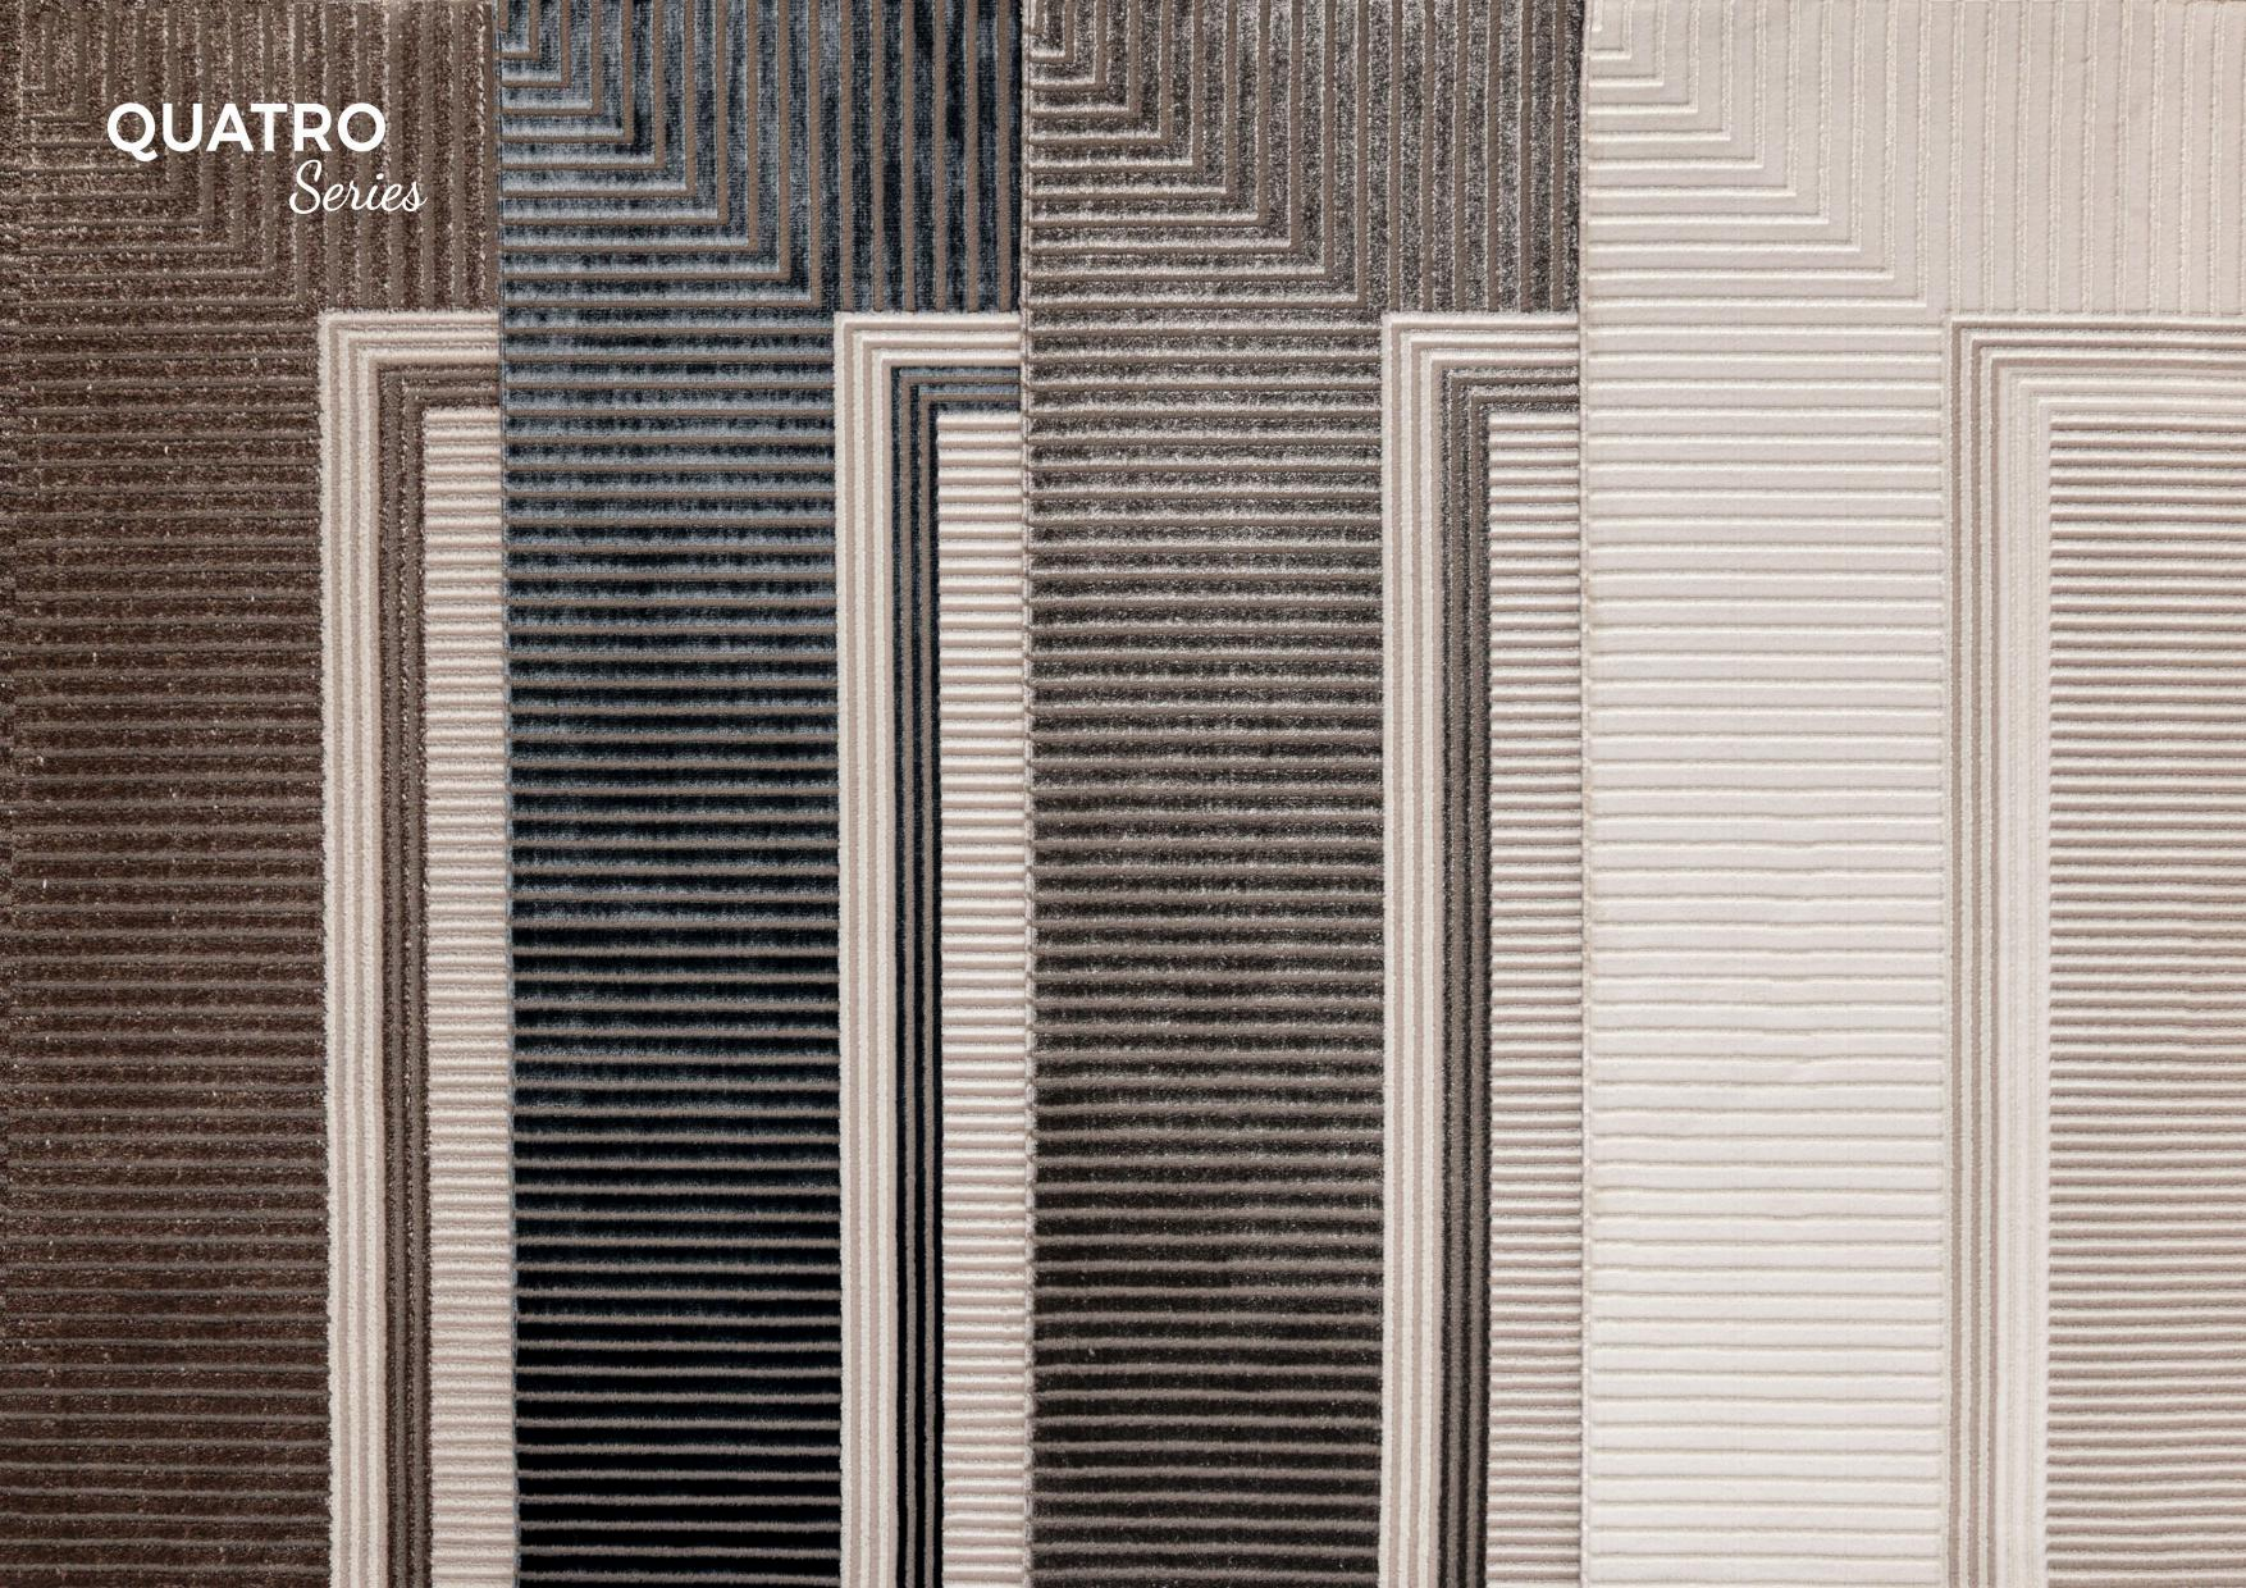

CAPRI
collection

QUATRO
Series

5836

5830

3900 (Aqua)

3895 (Mink)

3896 (Grey)

3894 (Cream)