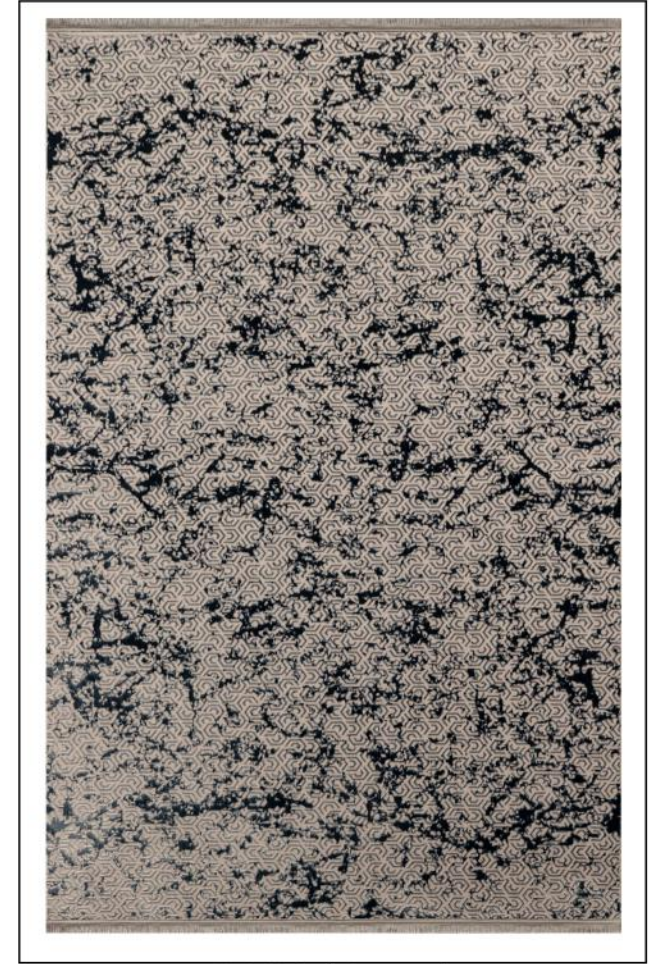

*Easy to clean, washable at a conventional washing machine.
Non-slip backing for extra safety.*

3892 (Grey)

3897 (Mink)

3898 (Aqua)

3892 (Grey)

3897 (Mink)

3898 (Aqua)

5643